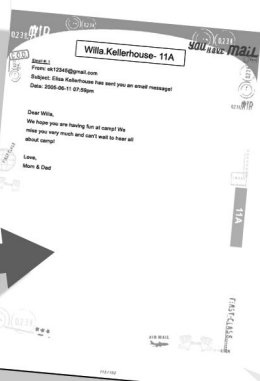

ONE-WAY EMAILS

email

InBox (1-way email to camp)

Delivery Time: 1:00 PM EST

Select Credits to purchase

Add Stationary [You selected] One Credit

Send email to: ☒ Willa Kellerhouse

This email will use 2 of 15 remaining credits.

Your Message: Mail History

Solve, Mom & Dad

This email will use 2 of 15 remaining credits.

Submit